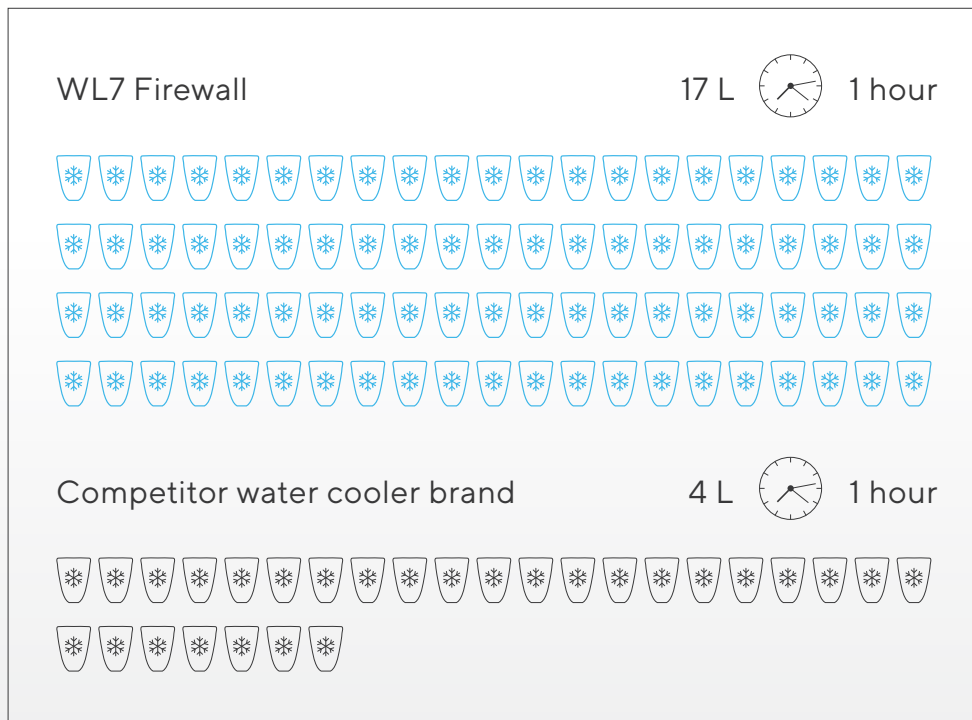

WL7 Firewall has a far higher dispensing capacity than average competitor products of the same category.

* Ice Bath technology allows for dispensing up to 17 litres per hour of ice-cold water below 47° F.

Dispensing area

One size fits all

The tall dispensing gap easily accommodates sports bottles and a wide variety of water vessels, while the back-lit waterfall indicator allows precise dispensing, reducing accidental spillage.