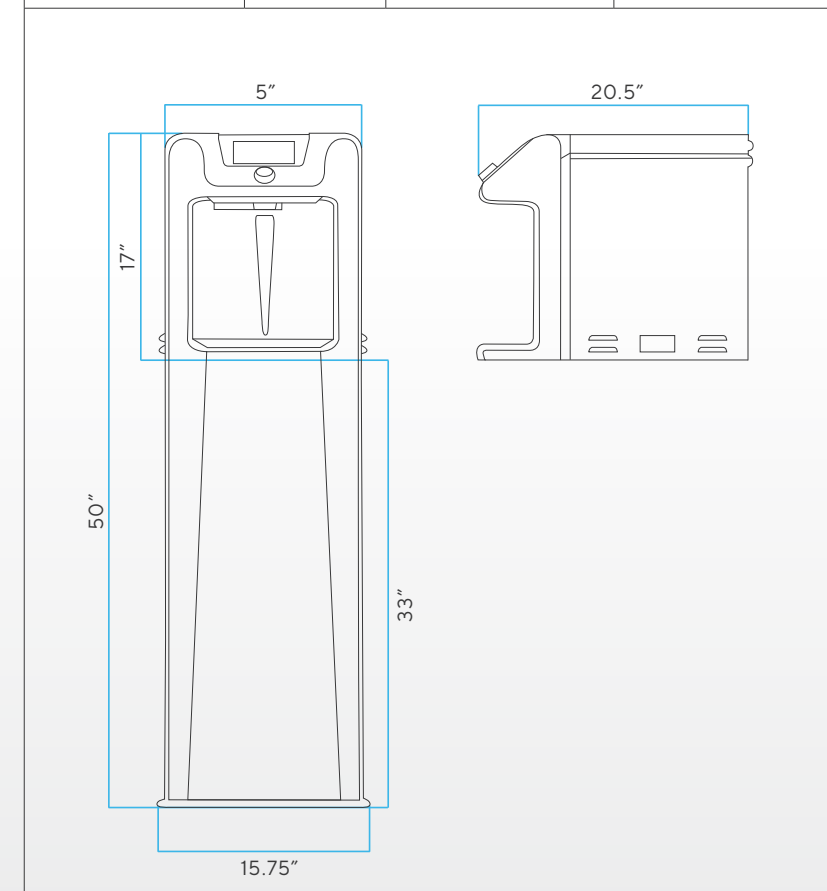

Technical specifications

Water options

Configuration options

Recommended environment

Number of users

Dimensions

Countertop	15" (W) x 17" (H) x 20.5" (D)		
Freestanding	Wide	15.75"	16.26"
	Height	50"	50"

Leading technologies